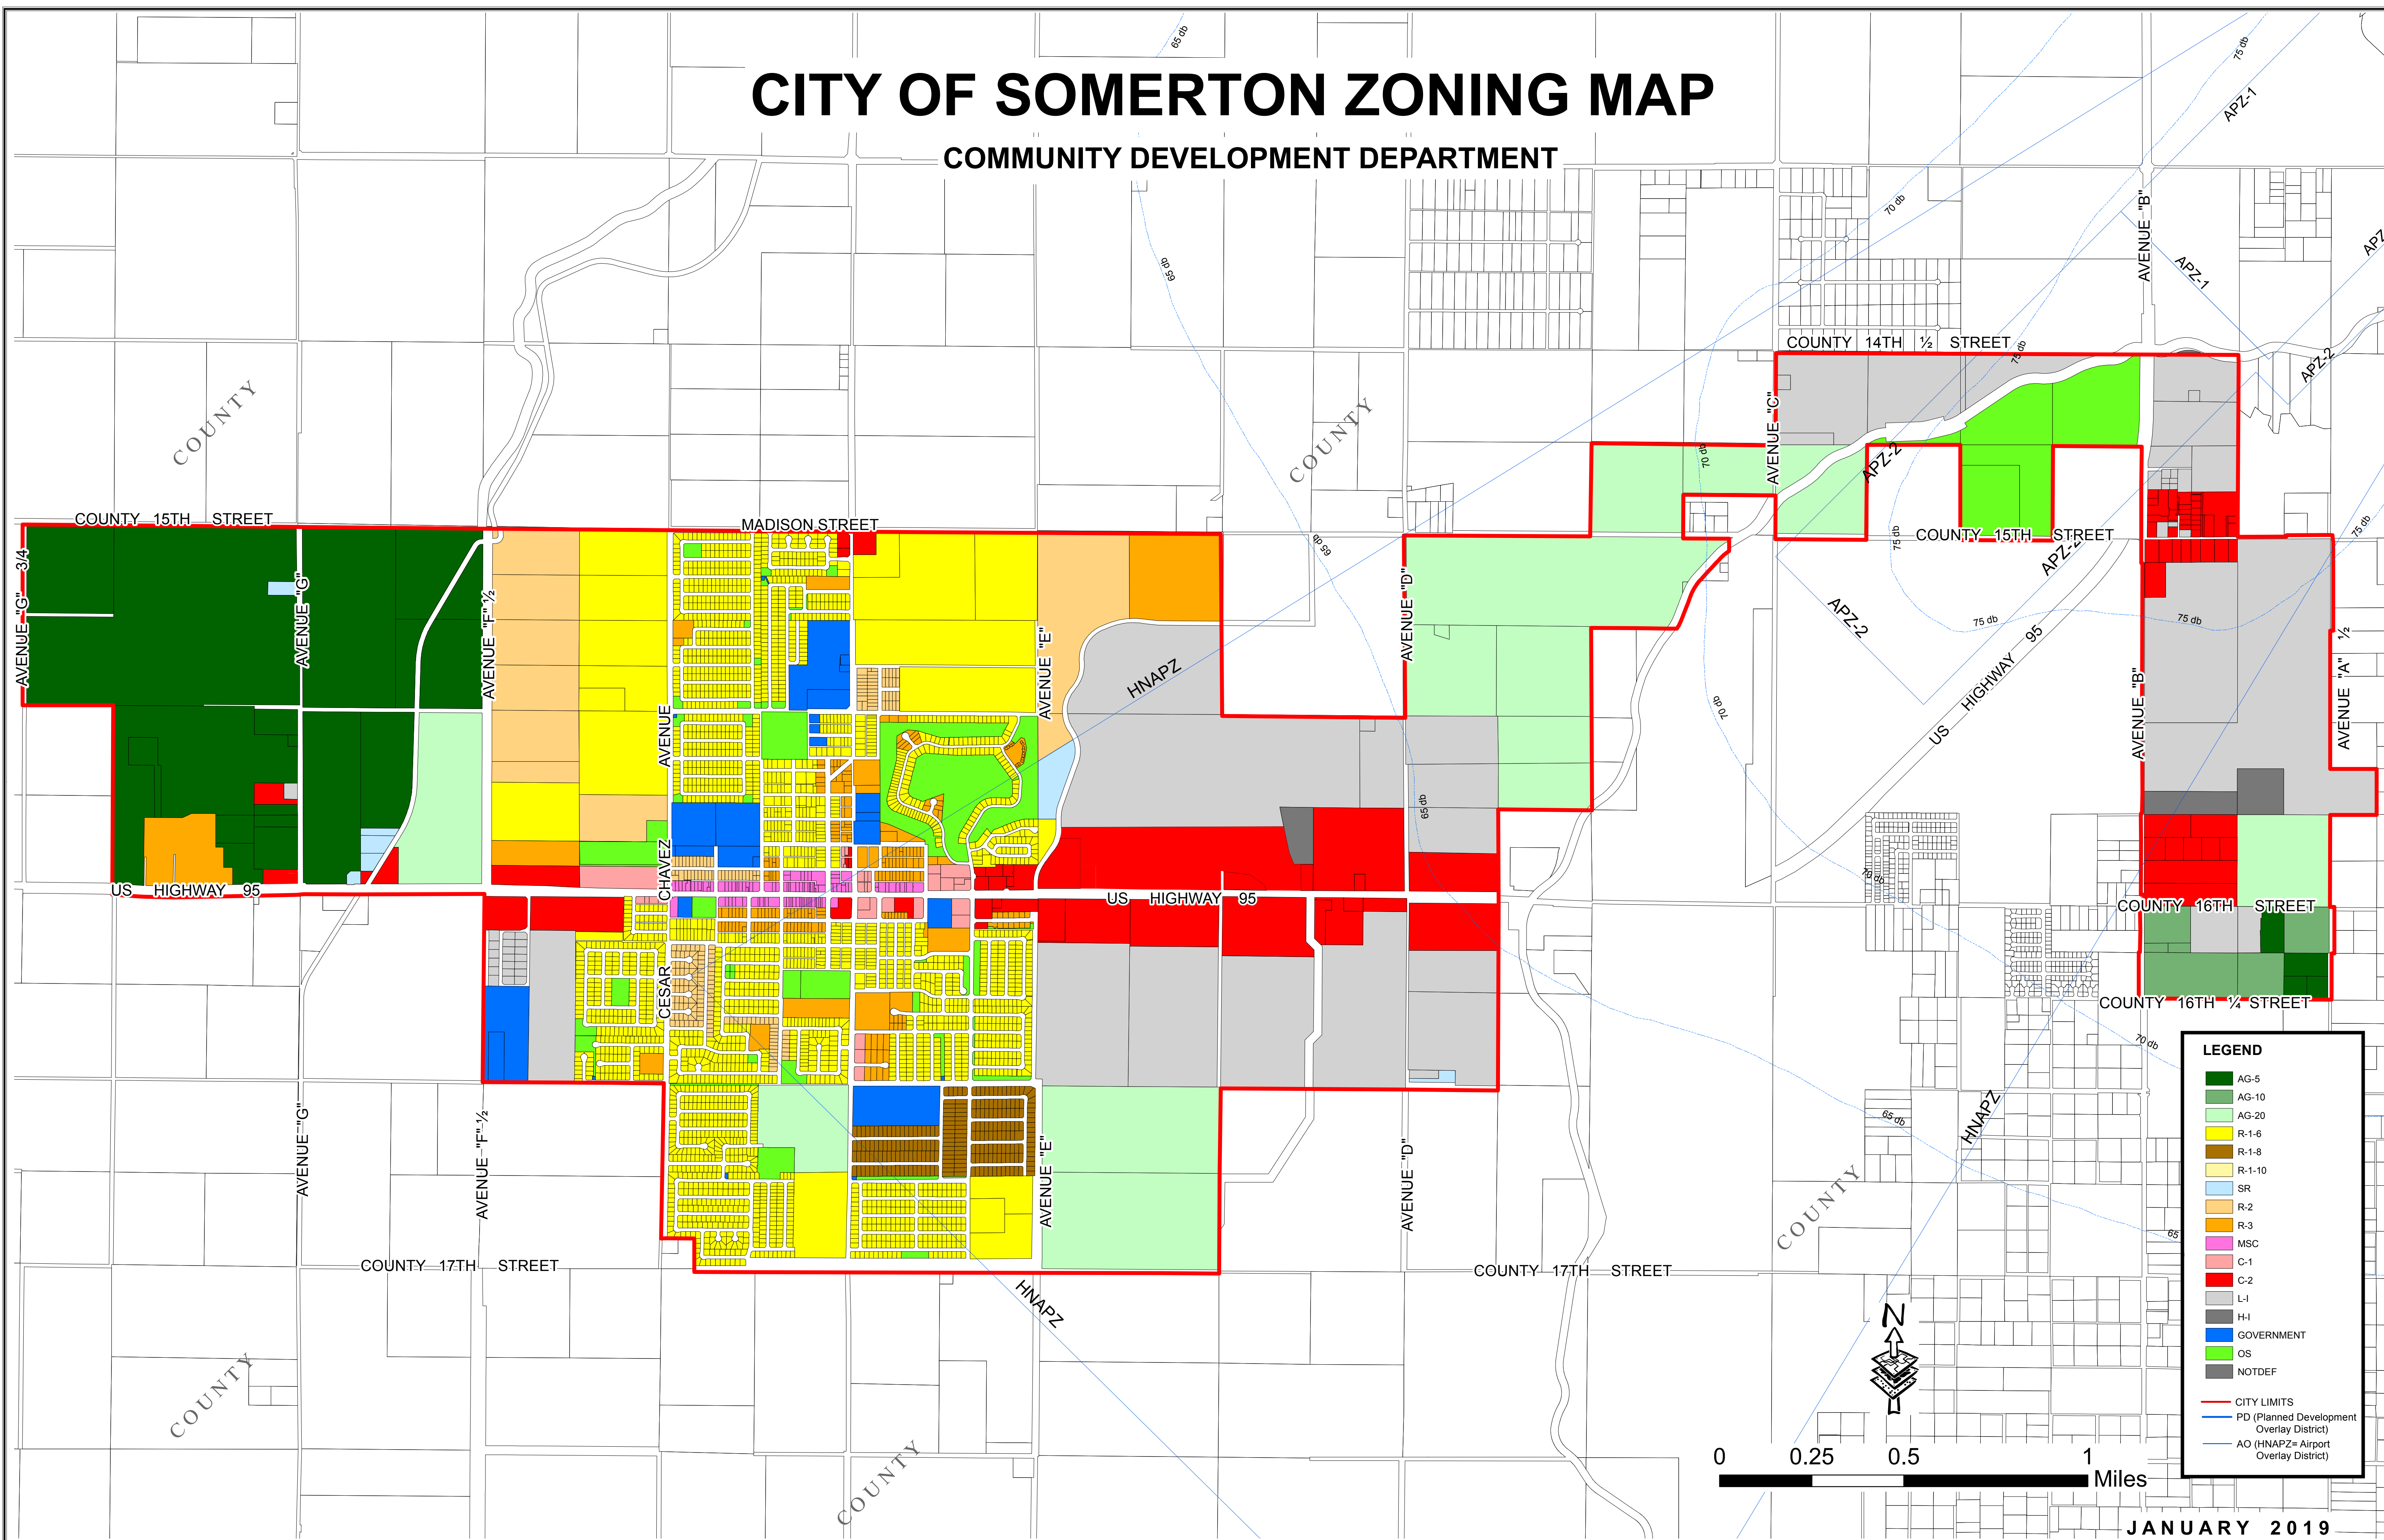

CITY OF SOMERTON ZONING MAP

COMMUNITY DEVELOPMENT DEPARTMENT

LEGEND	
AG-5	AG-10
AG-20	R-1-6
R-1-8	R-1-10
SR	R-2
R-3	MSC
C-1	C-2
L-1	H-1
GOVERNMENT	OS
NOTDEF	
CITY LIMITS	
PD (Planned Development Overlay District)	
AO (HNAPZ= Airport Overlay District)	

JANUARY 2019