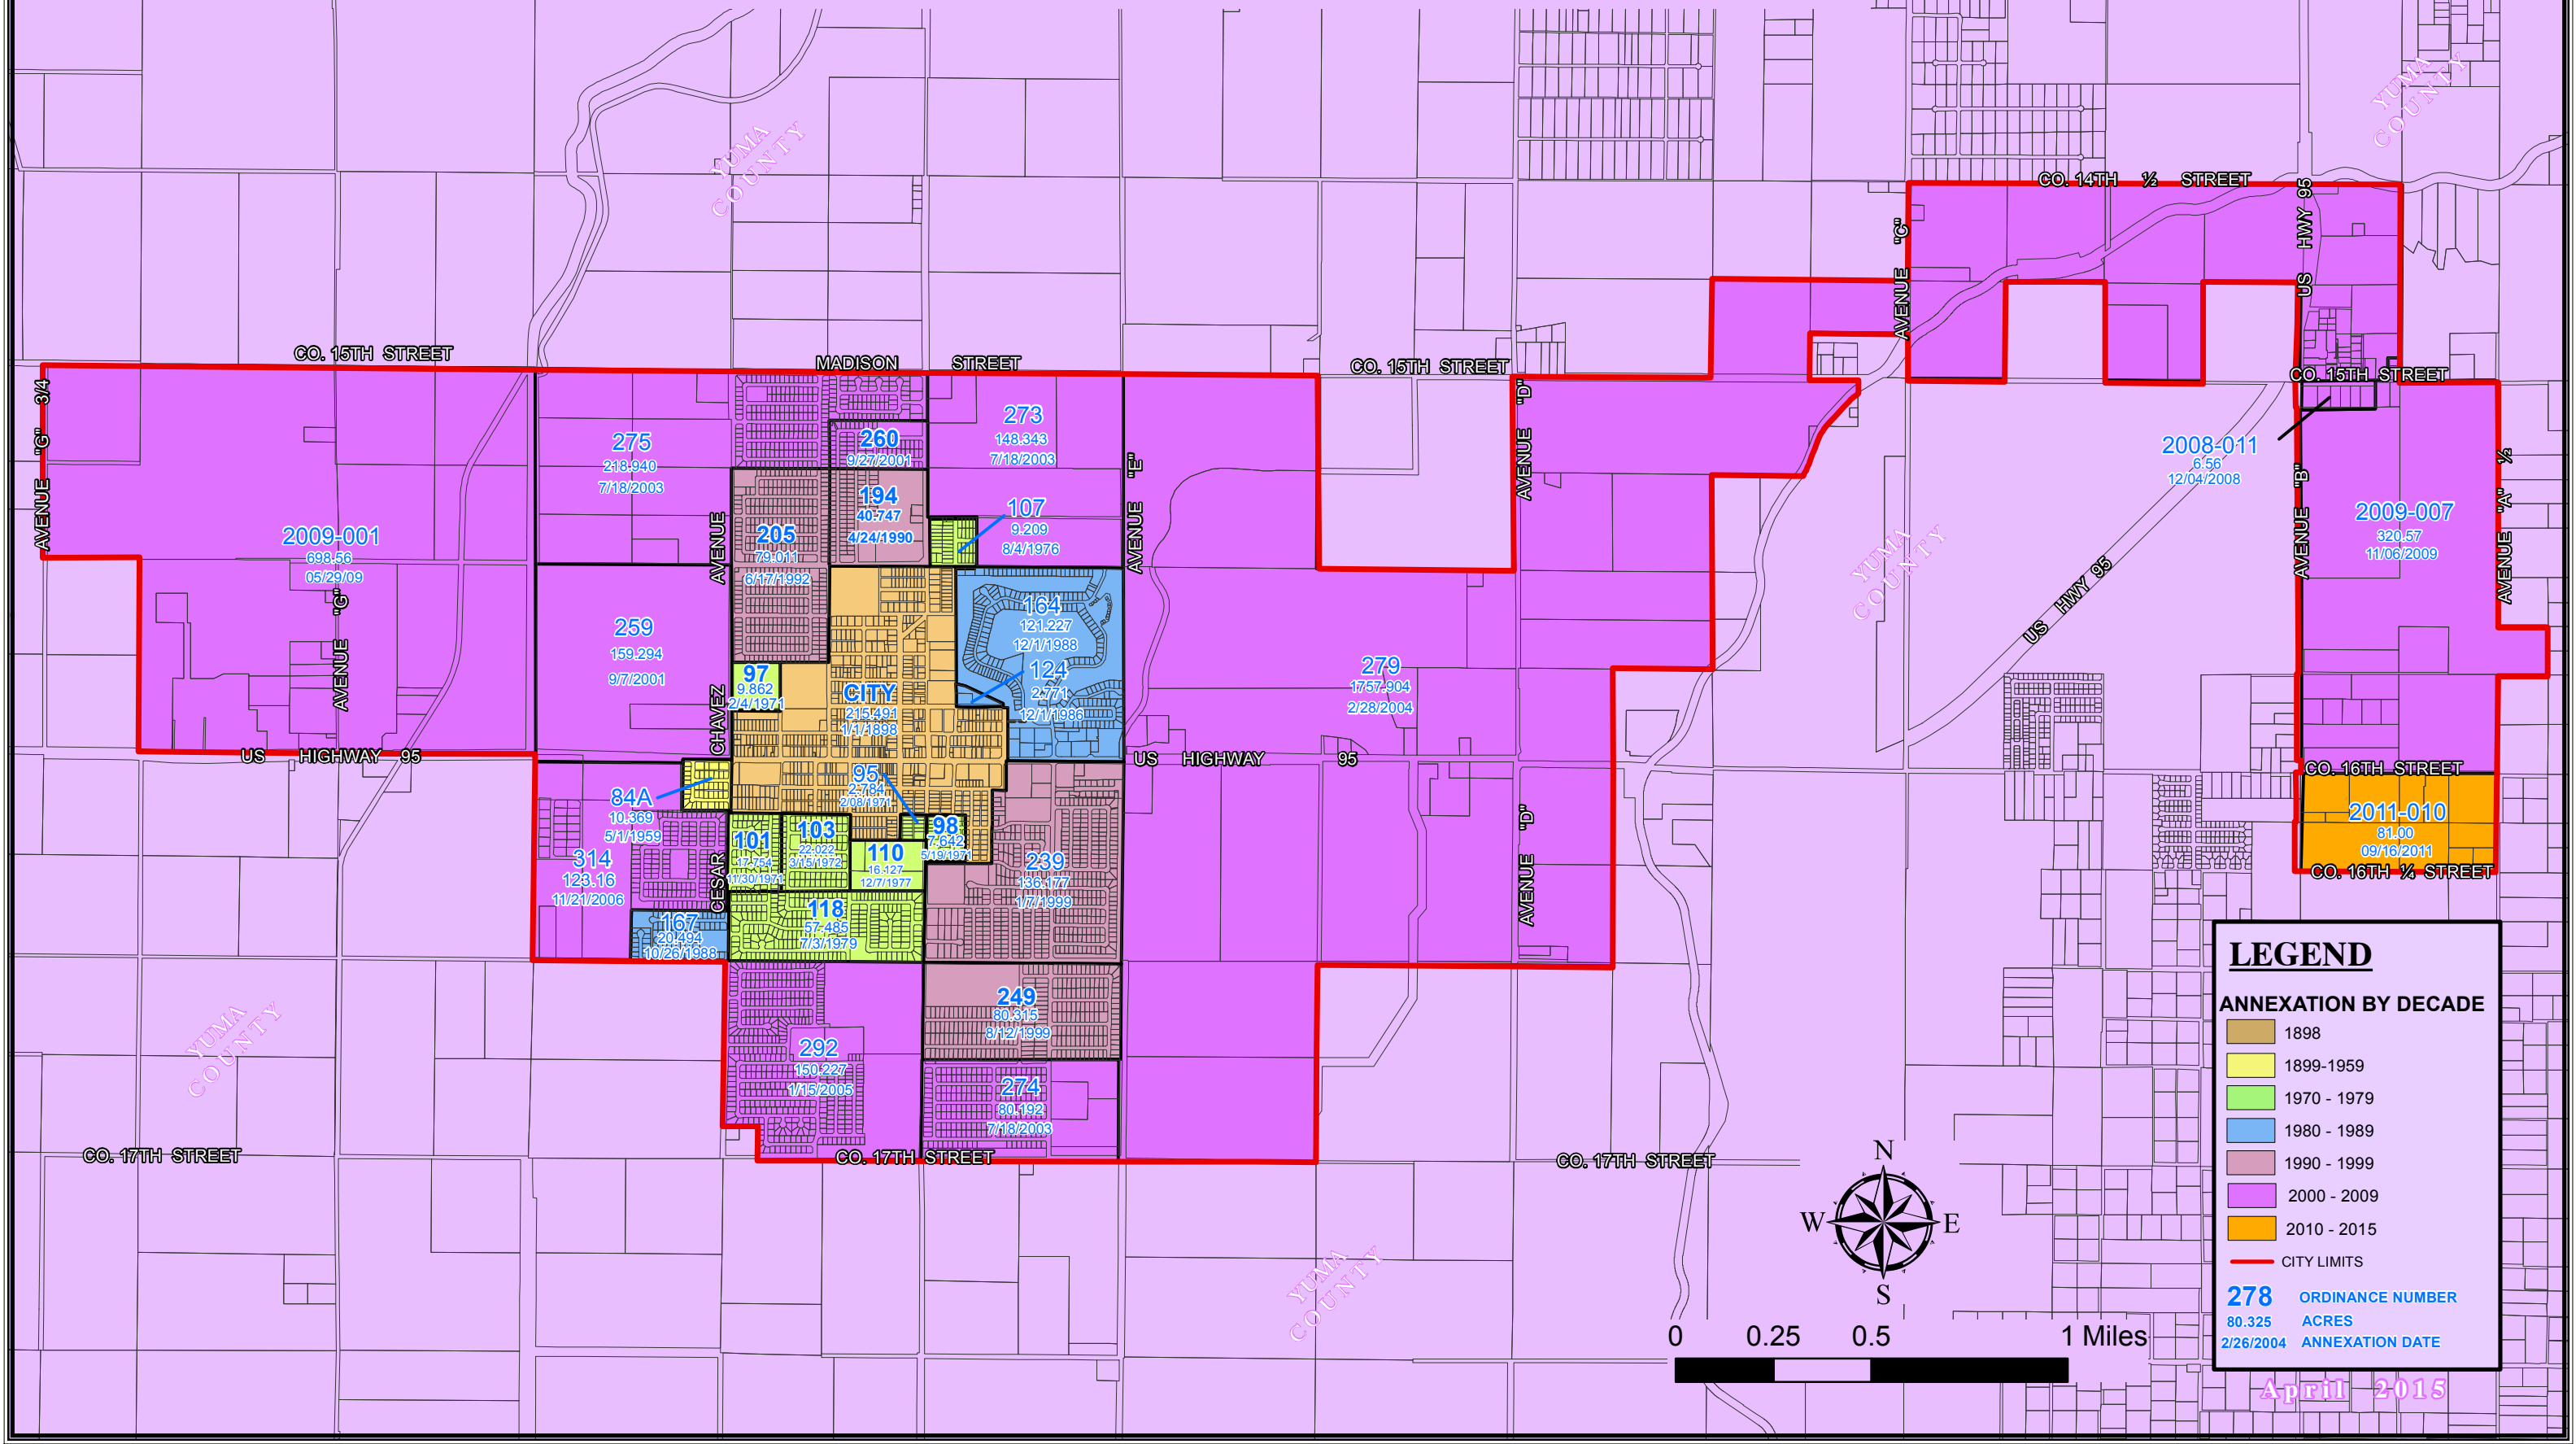

CITY OF SOMERTON ANNEXATION MAP

COMMUNITY DEVELOPMENT DEPARTMENT

LEGEND

ANNEXATION BY DECADE

- 1898
- 1899-1959
- 1970 - 1979
- 1980 - 1989
- 1990 - 1999
- 2000 - 2009
- 2010 - 2015
- CITY LIMITS

278 ORDINANCE NUMBER
 80.325 ACRES
 2/26/2004 ANNEXATION DATE